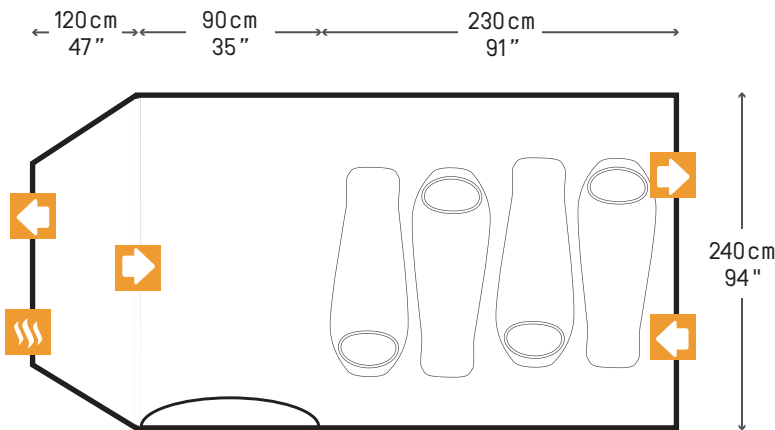

### WEIGHT

**Pack Weight** - 4kg/10lbs  
(Fly, Poles, Inner Tent, Stakes, Guy Ropes & Compression Storage Bag)

SUPPLIED WITH FOOTPRINT

### FLYSHEET SIDE VIEW

### FLYSHEET TOP VIEW

4 MAN TENT

### MESH INNER TOP VIEW & SIDE VIEW