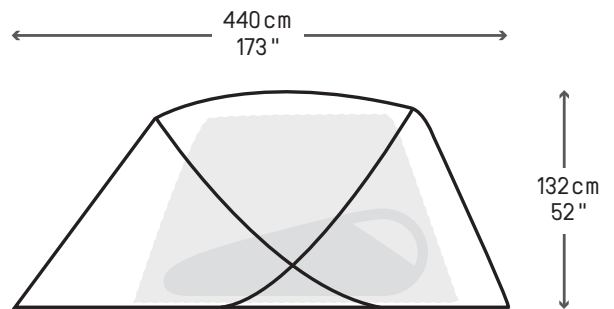

FLYSHEET SIDE VIEW