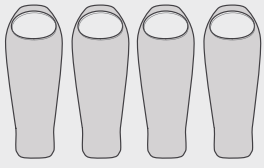

# JOURNEY QUAD

## FOUR PERSON TENT

4 PERSON

### WEIGHT

**Pack Weight** - 4kg/10lbs  
(Fly, Poles, Inner Tent, Stakes, Guy Ropes & Compression Storage Bag)

SUPPLIED WITH FOOTPRINT

### MESH INNER TOP VIEW & SIDE VIEW