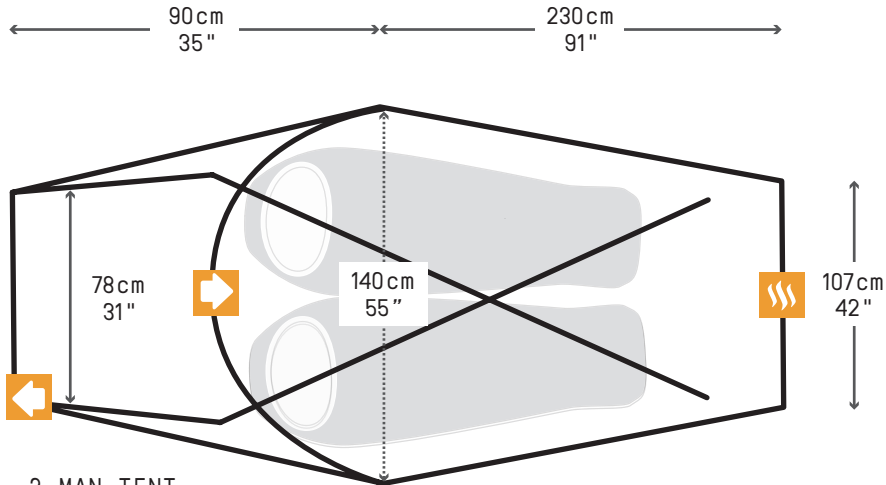

FLYSHEET TOP VIEW