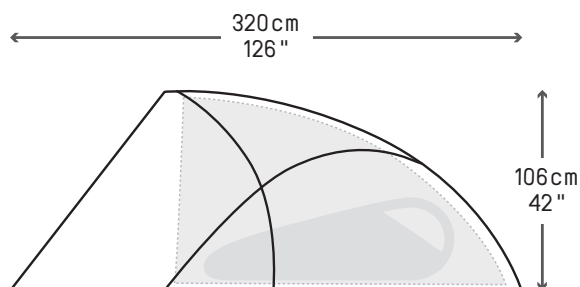

## TWO PERSON TENT

2 PERSON

### WEIGHT

**Pack Weight** - 3.2kg/7lbs  
(Fly, Poles, Inner Tent, Stakes, Guy Ropes & Compression Storage Bag)

SUPPLIED WITH FOOTPRINT

### FLYSHEET SIDE VIEW

### MESH INNER TOP VIEW & SIDE VIEW