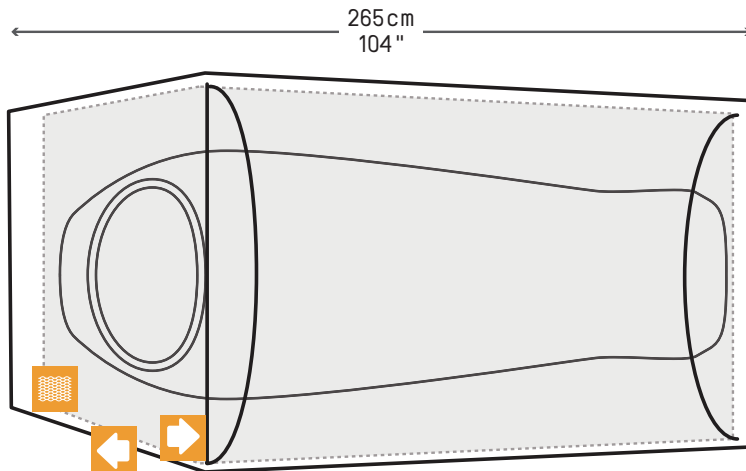

MESH DOOR

INNER TENT

OUTER VENTS

OUTER DOOR

INTERNAL DOOR

SIDE VIEW

FLYSHEET TOP VIEW

COMPRESSION STORAGE BAG

MESH INNER TOP VIEW & SIDE VIEW