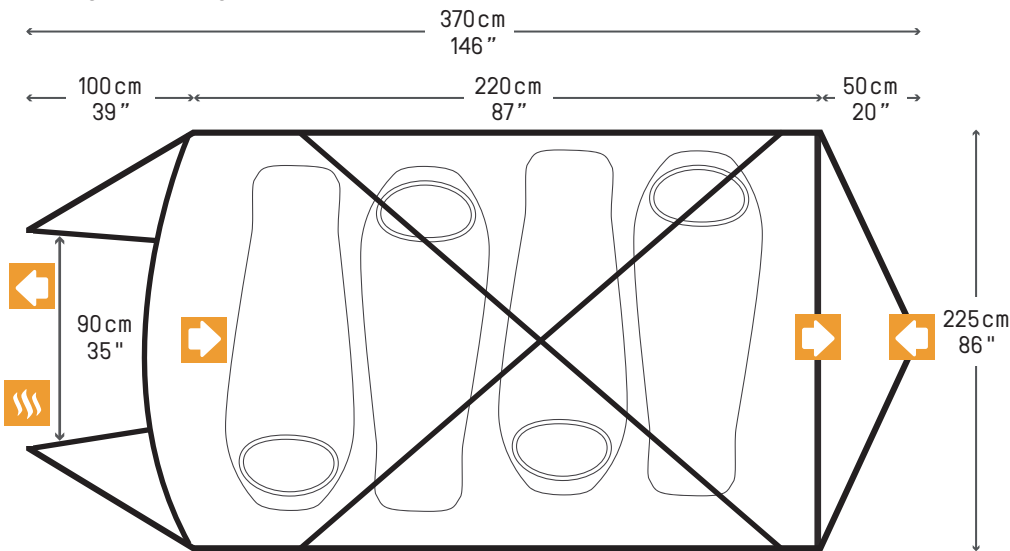

CAVE™

WATERPROOF 4 PERSON TENT

4 PERSON

WEIGHT

Trail Weight - 4.28kg/9.44lbs (Fly, Poles & Inner Tent)

Pack Weight - 4.75kg/10.47 lbs
(Fly, Poles, Inner Tent, Stakes, Guy Ropes & Compression Storage Bag)

MESH DOOR

INNER TENT

OUTER VENTS

OUTER DOOR

INTERNAL DOOR

FLYSHEET SIDE VIEW

FLYSHEET TOP VIEW

COMPRESSION STORAGE BAG

4 MAN TENT

MESH INNER TOP VIEW & SIDE VIEW