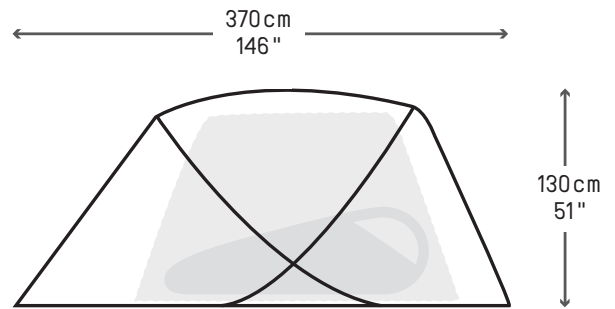

INNER TENT

OUTER VENTS

OUTER DOOR

INTERNAL DOOR

FLYSHEET SIDE VIEW

FLYSHEET TOP VIEW

COMPRESSION STORAGE BAG

4 MAN TENT

MESH INNER TOP VIEW & SIDE VIEW