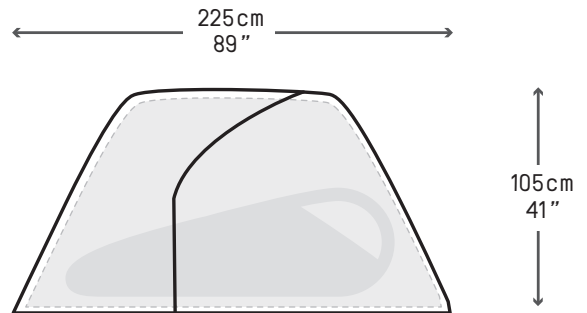

MESH DOOR

INNER TENT

OUTER VENTS

OUTER DOOR

INTERNAL DOOR

FLYSHEET SIDE VIEW

FLYSHEET TOP VIEW

3 MAN TENT

COMPRESSION STORAGE BAG

MESH INNER TOP VIEW & SIDE VIEW