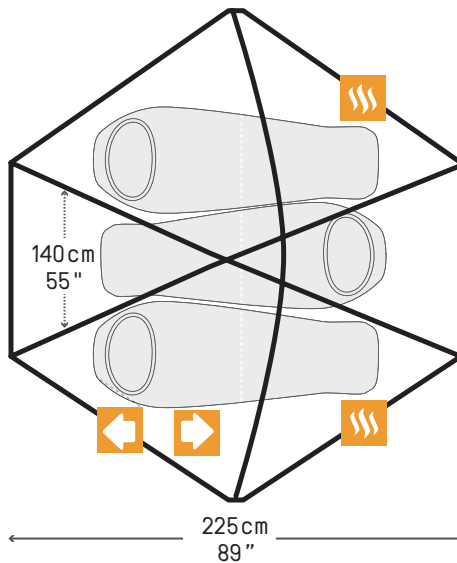

THE BUNKER™

A FLY FIRST PITCH TYPE DESIGN TENT

3 PERSON

WEIGHT

Trail Weight - 3.07kg/6.77lbs (Fly, Poles & Inner Tent)

Pack Weight - 4.75kg/7.76lb (Fly, Poles, Inner Tent, Stakes, Guy Ropes & Compression Storage Bag)

MESH DOOR

INNER TENT

OUTER VENTS

OUTER DOOR

INTERNAL DOOR

FLYSHEET SIDE VIEW

FLYSHEET TOP VIEW

3 MAN TENT

COMPRESSION STORAGE BAG

MESH INNER TOP VIEW & SIDE VIEW