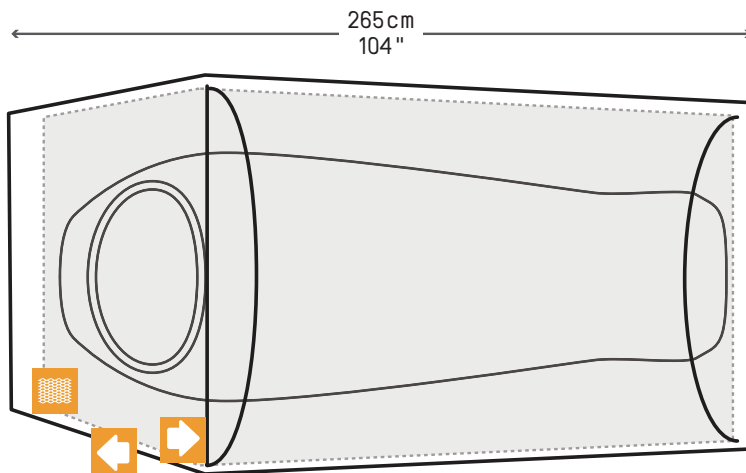

MESH DOOR

OUTER VENTS

OUTER DOOR

INTERNAL DOOR

SIDE VIEW

FLYSHEET TOP VIEW

COMPRESSION STORAGE BAG

MESH INNER TOP VIEW & SIDE VIEW