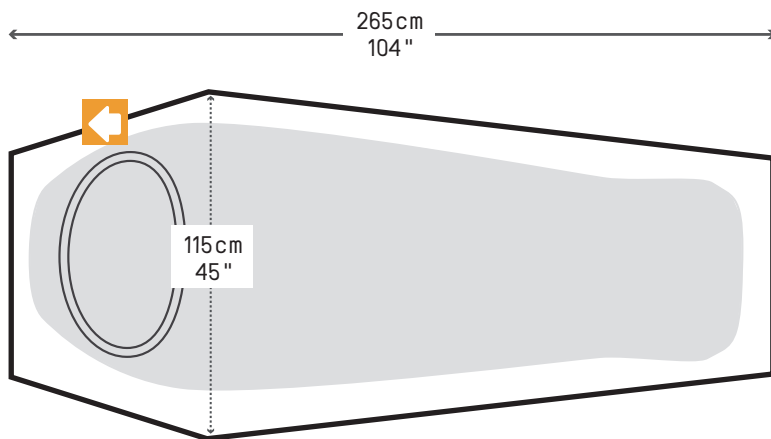

FLYSHEET TOP VIEW