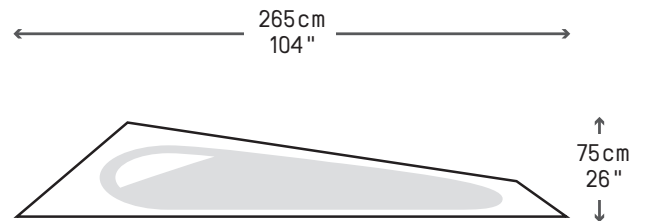

### WEIGHT

**Pack Weight** - 2kg/4lbs  
(Fly, Poles, Inner Tent,  
Stakes, Guy Ropes & Compression  
Storage Bag)

SUPPLIED WITH  
FOOTPRINT

### FLYSHEET SIDE VIEW

### MESH INNER TOP VIEW & SIDE VIEW