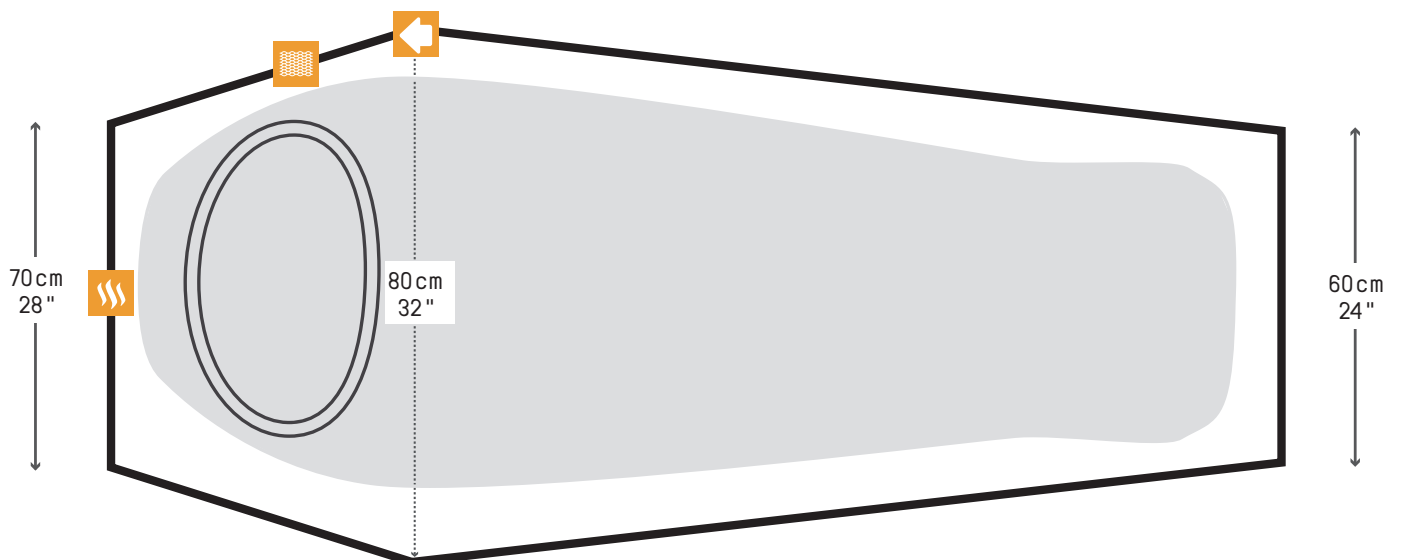

STRATOSPHERE™

WATERPROOF/BREATHABLE ONE PERSON BIVVI SHELTER

1 PERSON

WEIGHT

Pack Weight - 1.13kg/2.49lbs

COMPRESSION STORAGE BAG

31cm
12"

14cm
6"

SIDE VIEW

230cm
91"

50cm
20"

TOP VIEW

230cm
91"

MESH
DOOR

OUTER
DOOR

OUTER
VENTS

INTERNAL
DOOR